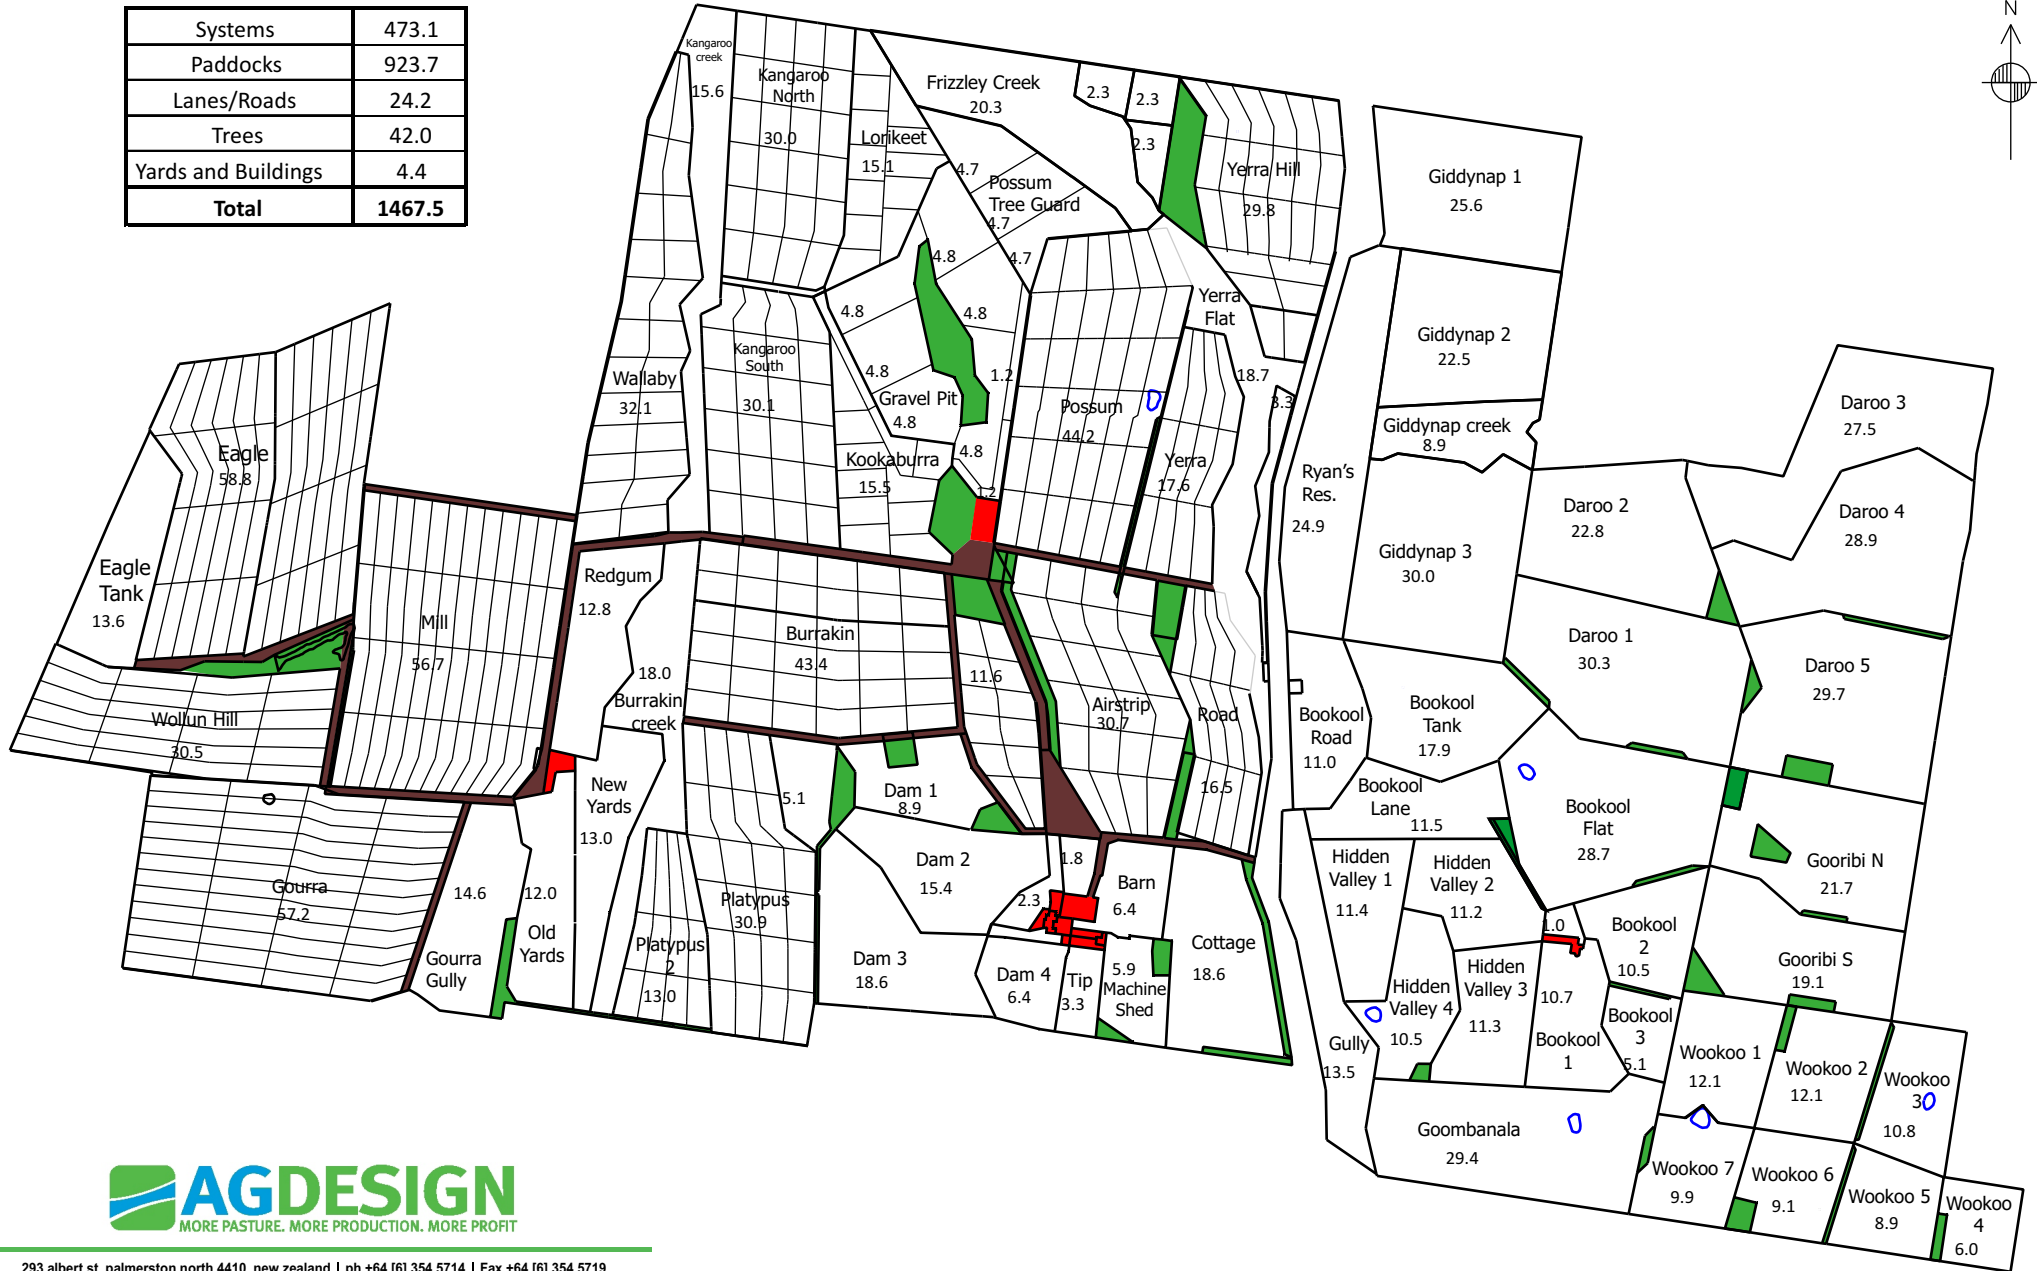

Systems	473.1
Paddocks	923.7
Lanes/Roads	24.2
Trees	42.0
Yards and Buildings	4.4
Total	1467.5

293 albert st, palmerston north 4410, new zealand | ph +64 [6] 354 5714 | Fax +64 [6] 354 5719
 NZ 0800 243 374 Aus 1800 262 790 | www.agdesigngps.com | tom@agdesigngps.com